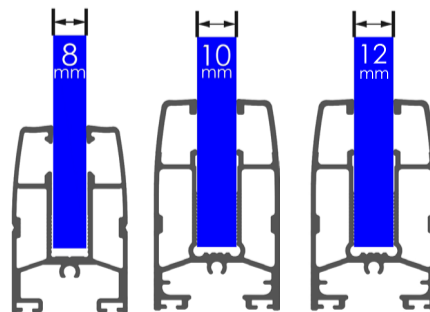

Three Types of Glass Thicknesses

Based on the characteristics of the place the system will be applied, three types of glass thicknesses can be used.

Stainless Steel Components

As all the Albert Genau products are, Tiara series' bearings and component parts are also under the anti-rust warranty.