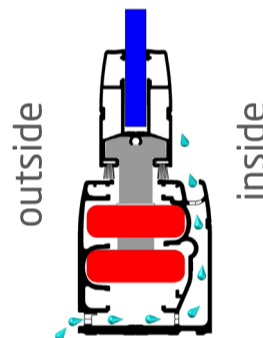

PATENTED

Glass to Glass Aluminium Airtightness Profile

In order to increase the isolation to the highest level, glass-to-glass airtightness aluminium profiles with isolation brushes have been designed. It is suitable for any place considering resistance to different weather conditions and various angular connections. It reflects an aesthetic design and a long lifetime.

Glass Pins

The integration of the glass panels with the system is not only made with the usage of chemicals but also with pins mounted into the glass. Therefore, the panels gain the capacity of a higher carriage.

Child Safety Lock

Onto the hinged panel of the system the patented Albert Genau Child Lock can be integrated. As long as this lock is active, your child is safe.

PATENTED

Hidden Water Drainage

The hidden water drainage on the carrying profile is a chic and efficient Tiara feature that enables the system to release the water formed by the steam on the panels.