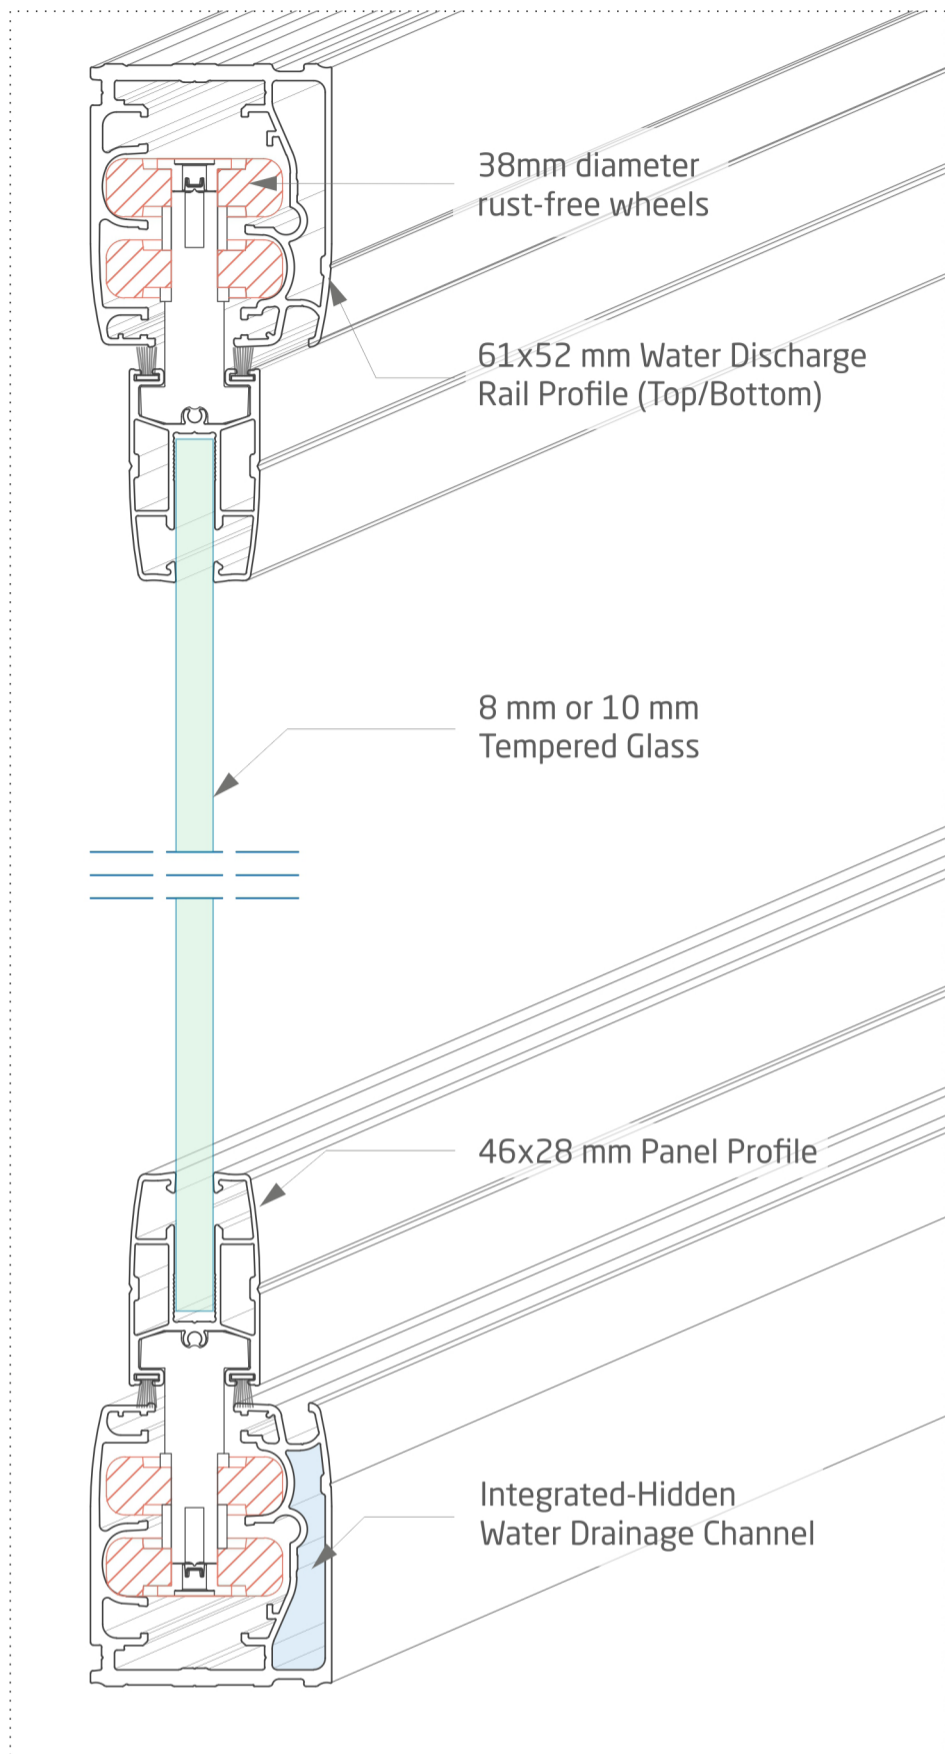

Tiara Balcony Glazing Systems have been tested according to the norms stated by **European Union** and ranked high classes.

Impact Resistance Test

Air Permeability Test

Water Tightness Test

Wind Resistance Test

Balcony Glazing Systems

Patent No: EP16159287.8

Europäisches Patentamt
European Patent Office
Office européen des brevets